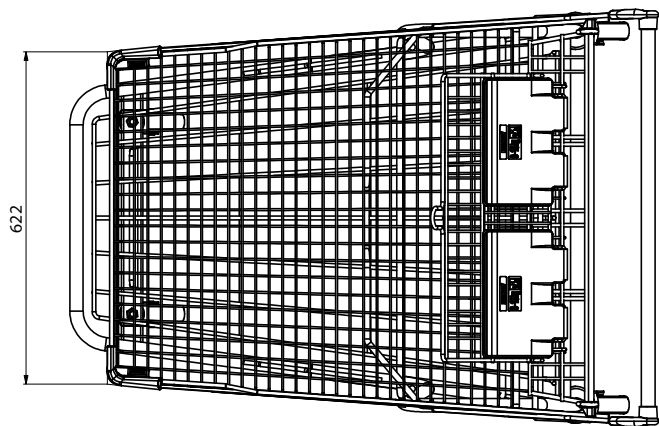

TECHNIBILT®
A **wanzl** Company

Nesting increment	328mm
Basket capacity	185L
Bottom tray load capacity	50Kg
Total load capacity	235Kg
Weight	--Kg

- e1. Trolley width not according to EN1929
2. Not according to EN1929, Trolleys of twin child seat shall be equipped with at least one parking device in EN1929.
3. The trolley is the basic trolley plus accessories of top corners, C-profiles and safety belts.