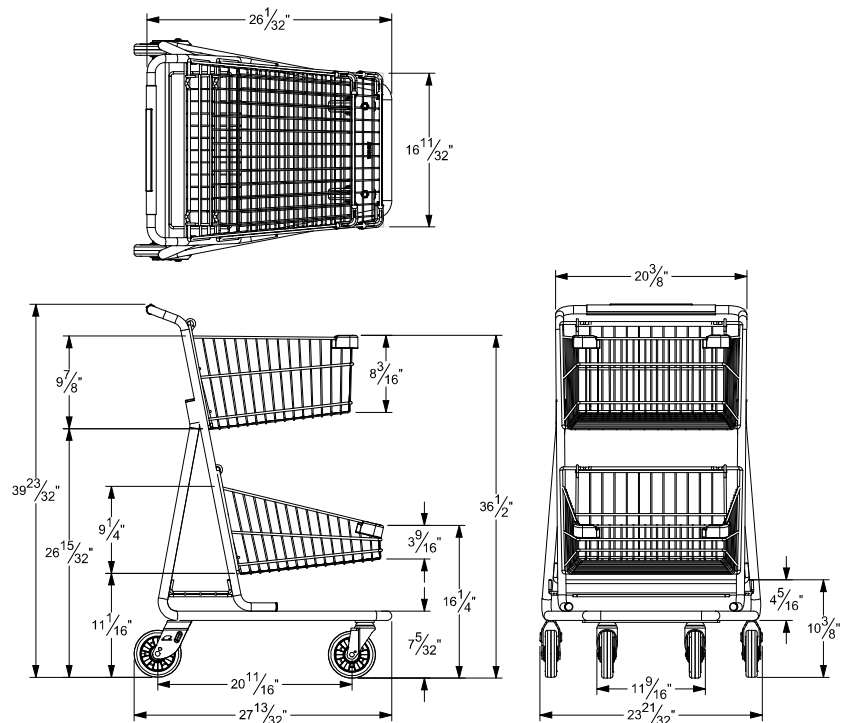

5341

SM

5341 is shown with optional Coupon/Cup/Floral holder and purse hook, Also shown with optional small goods basket.

Available with optional small goods basket and Coupon/Cup/Floral Holder

Contact Customer Service for cart models with this option.

TOTAL PAYLOAD	TOP BASKET CAPACITY	BOTTOM BASKET CAPACITY	REAR SHelf CAPACITY	NESTING DISTANCE	WEIGHT	53' TRAILER MAXIMUM CAPACITY
5,465 in ³	2,700 in ³	2,000 in ³	845 in ³	7 3/4 in	36 lbs	760 carts
90 liters	44 liters	33 liters	14 liters	19.7 cm	16.3 kg	3 layer stacking